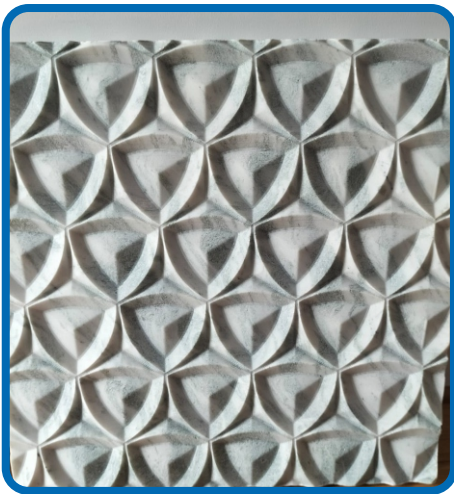

Decorative Stone Wall Cladding & Murals