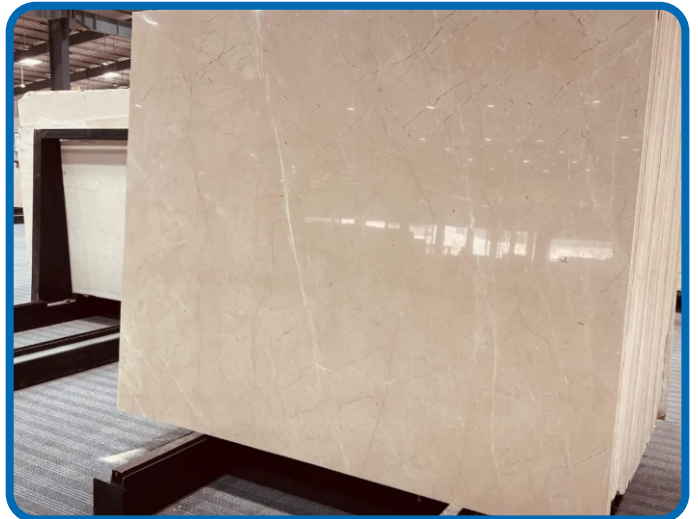

Italian Beige Marbles

Italian Beige Marbles

Features : Bright feel / Glossy look / long-lasting

Specifications

Slab : Thickness: 16 mm – 18 mm

Slab Size : 6' x 4' and above

Unpolished Surface

Calacatta Gold Marbles