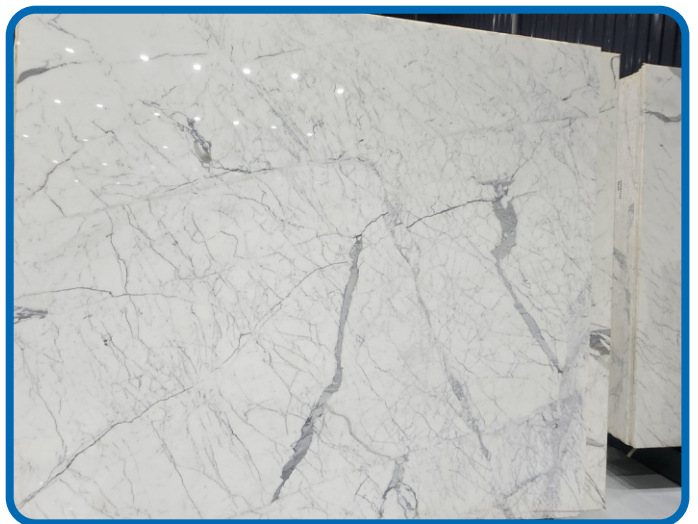

Striking Veins, Luxury Gold Shine, White Color with Gold Pattern

Specifications

Slab Thickness: 18 Mm – 20 Mm

Slab Size: 8' X 5' And Above

Unpolished Surface

Statuario Marbles

Statuario Marbles

Statuario Marbles