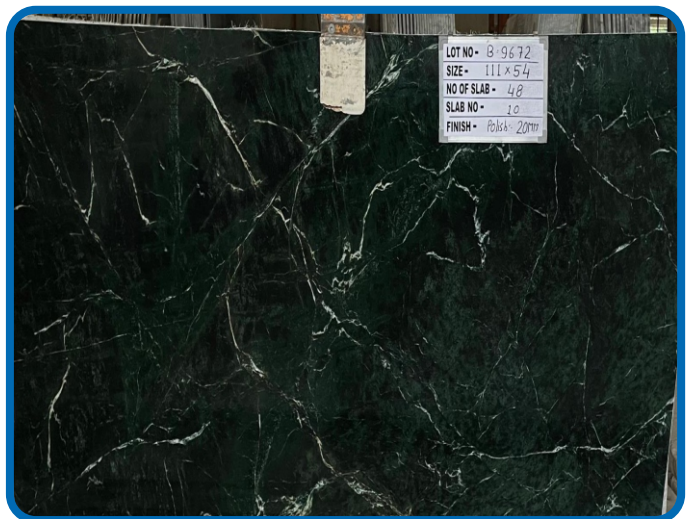

SPIDER GREEN-POLISH