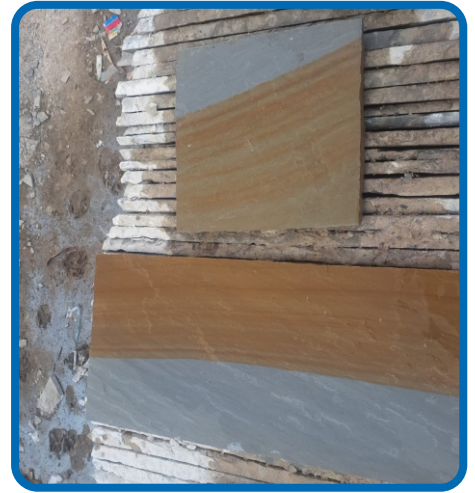

**DOUBLE TONED
NATURAL SANDSTONE**