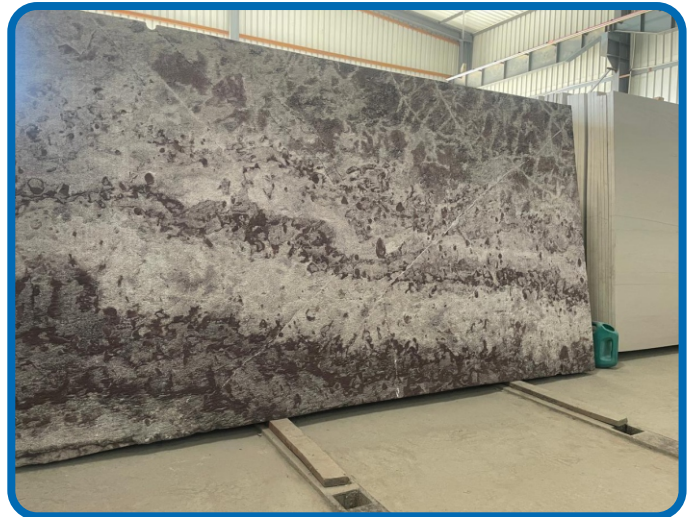

SICLIA RED DECCAN