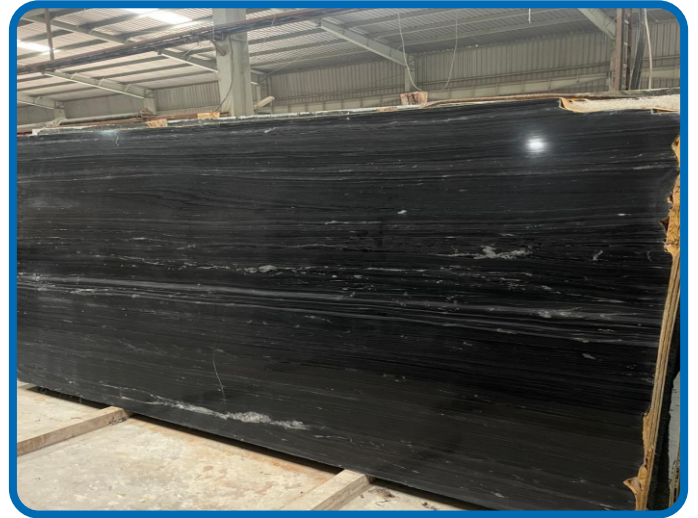

MONSOON BLACK - POLISH