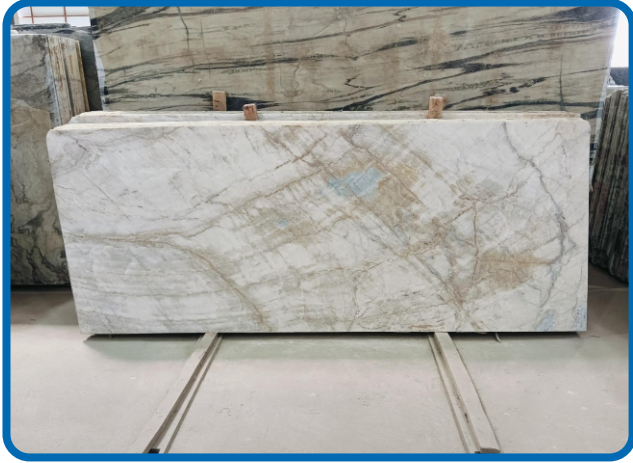

MARBLES

EXOTIC BROWN - POLISH