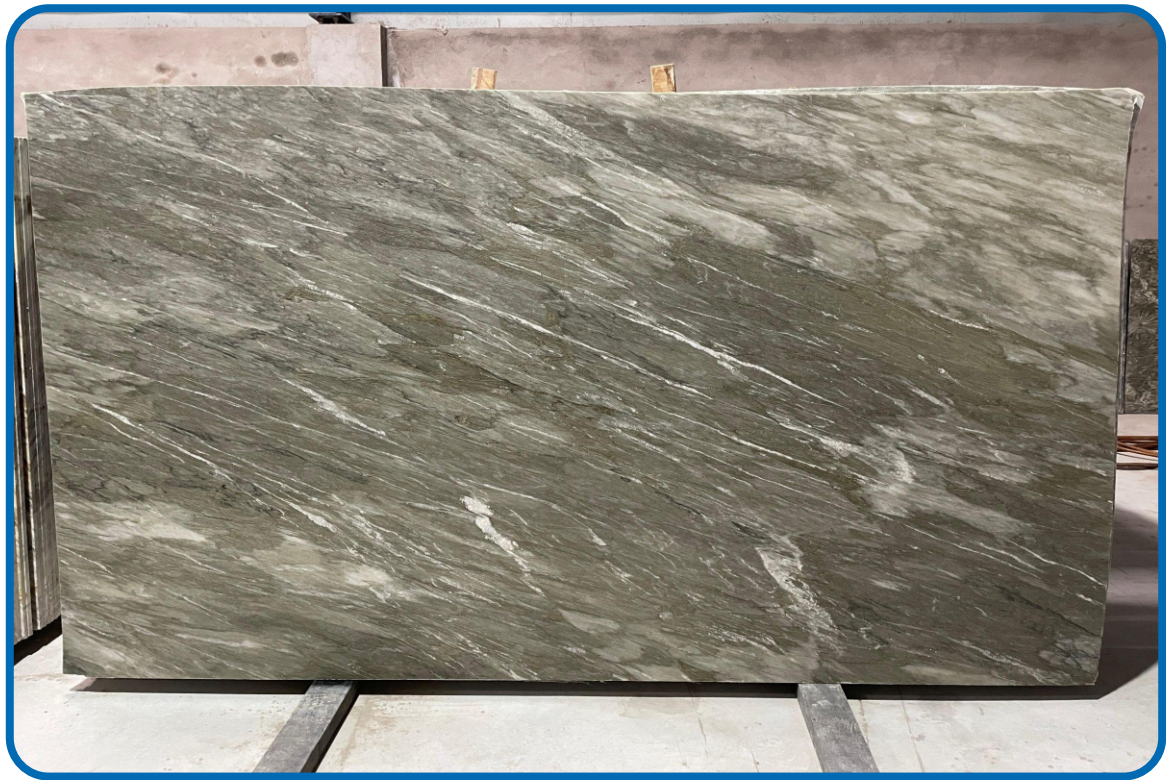

MARINE BEIGE