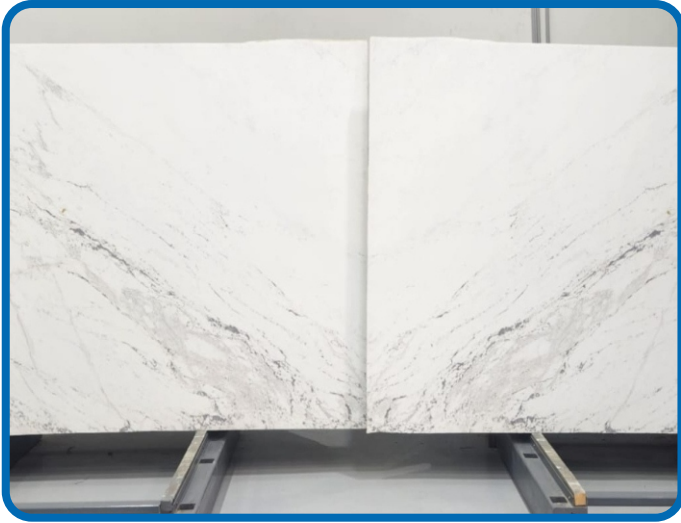

Volakas White Marbles

Striking Veins, Luxury Shine, White Color With Grey Pattern

Specifications

Slab Thickness: 18 MM – 20 MM

Slab Size: 8' X 5' And Above

Unpolished Surface