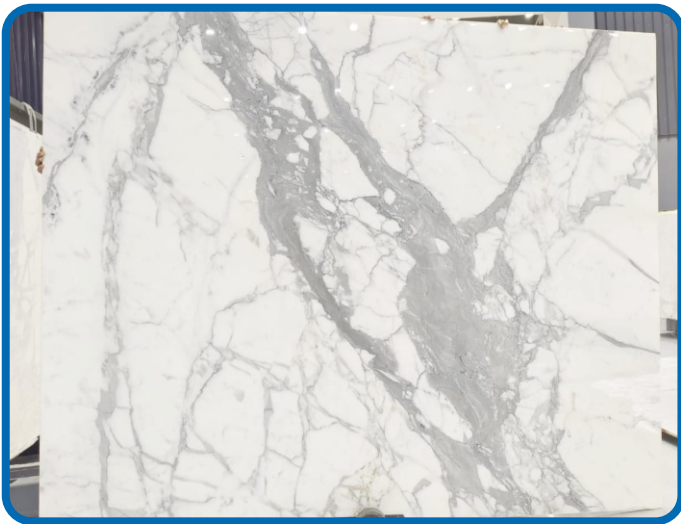

Striking Veins, Luxury Gold Shine, White Color with Gold Pattern

Specifications

Slab Thickness: 18 Mm – 20 Mm

Slab Size: 8' X 5' And Above

Unpolished Surface

Statuario Marbles

Statuario Marbles

Statuario Marbles