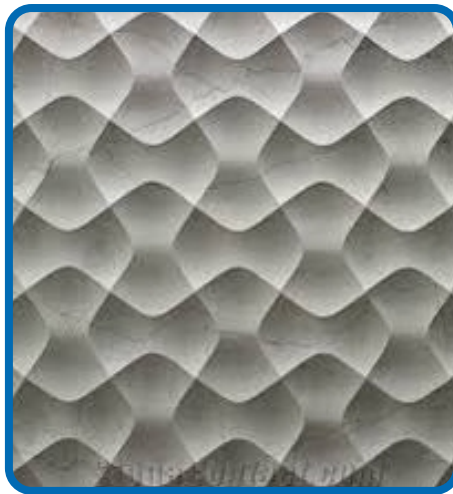

Decorative Stone Wall Cladding & Murals