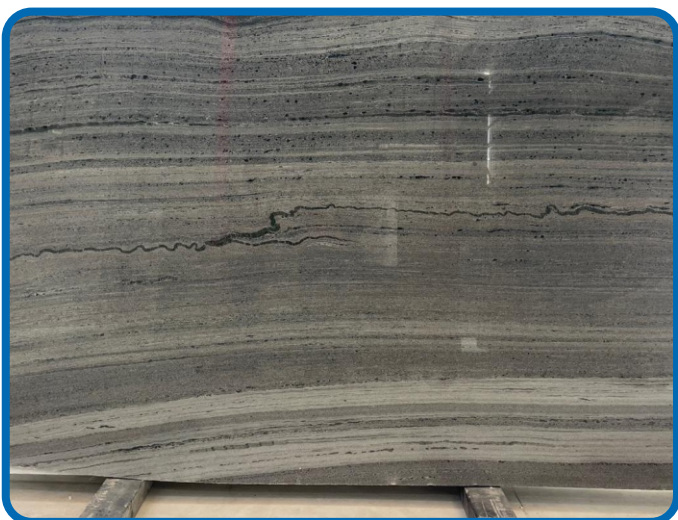

VELNSIA GREY POLISH