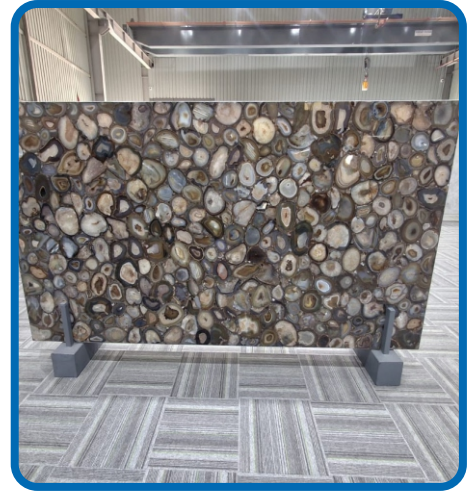

**SODALITE WITH
GOLDEN FOIL**

BLUE APATITE

BROWN AGATE

LIGHT GREEN JASPER

**GREEN LEAF JASPER
WITH GOLDEN FOIL**

AMYTHYST

Semi-Precious Stone Slab Sizes

Our exquisite semi-precious stone slabs are crafted to elevate interiors with unmatched luxury and artistry. Available in versatile dimensions, they offer endless design possibilities for statement walls, countertops, vanities, and decorative features.