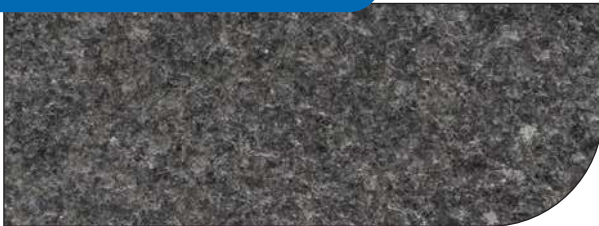

Flamed

Has a textured, rough finish achieved by exposing the stone to high heat, resulting in a rugged, non-slip surface.