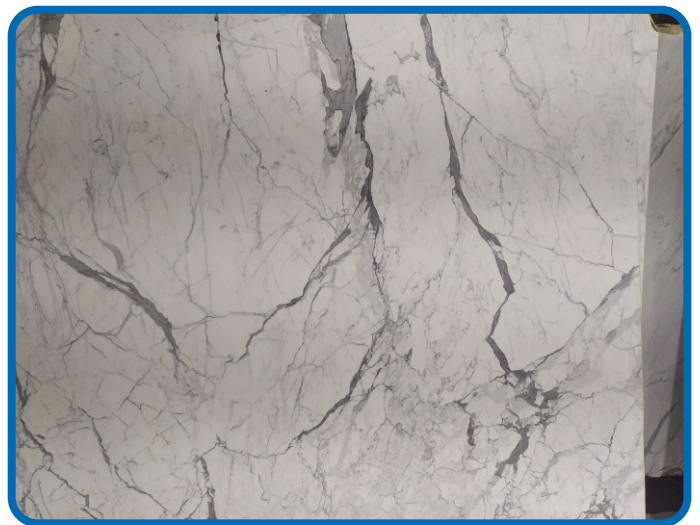

Striking Veins, Luxury Gold Shine, White Color with Gold Pattern

Specifications

Slab Thickness: 18 Mm – 20 Mm

Slab Size: 8' X 5' And Above

Unpolished Surface

Statuario Marbles

Statuario Marbles

Statuario Marbles