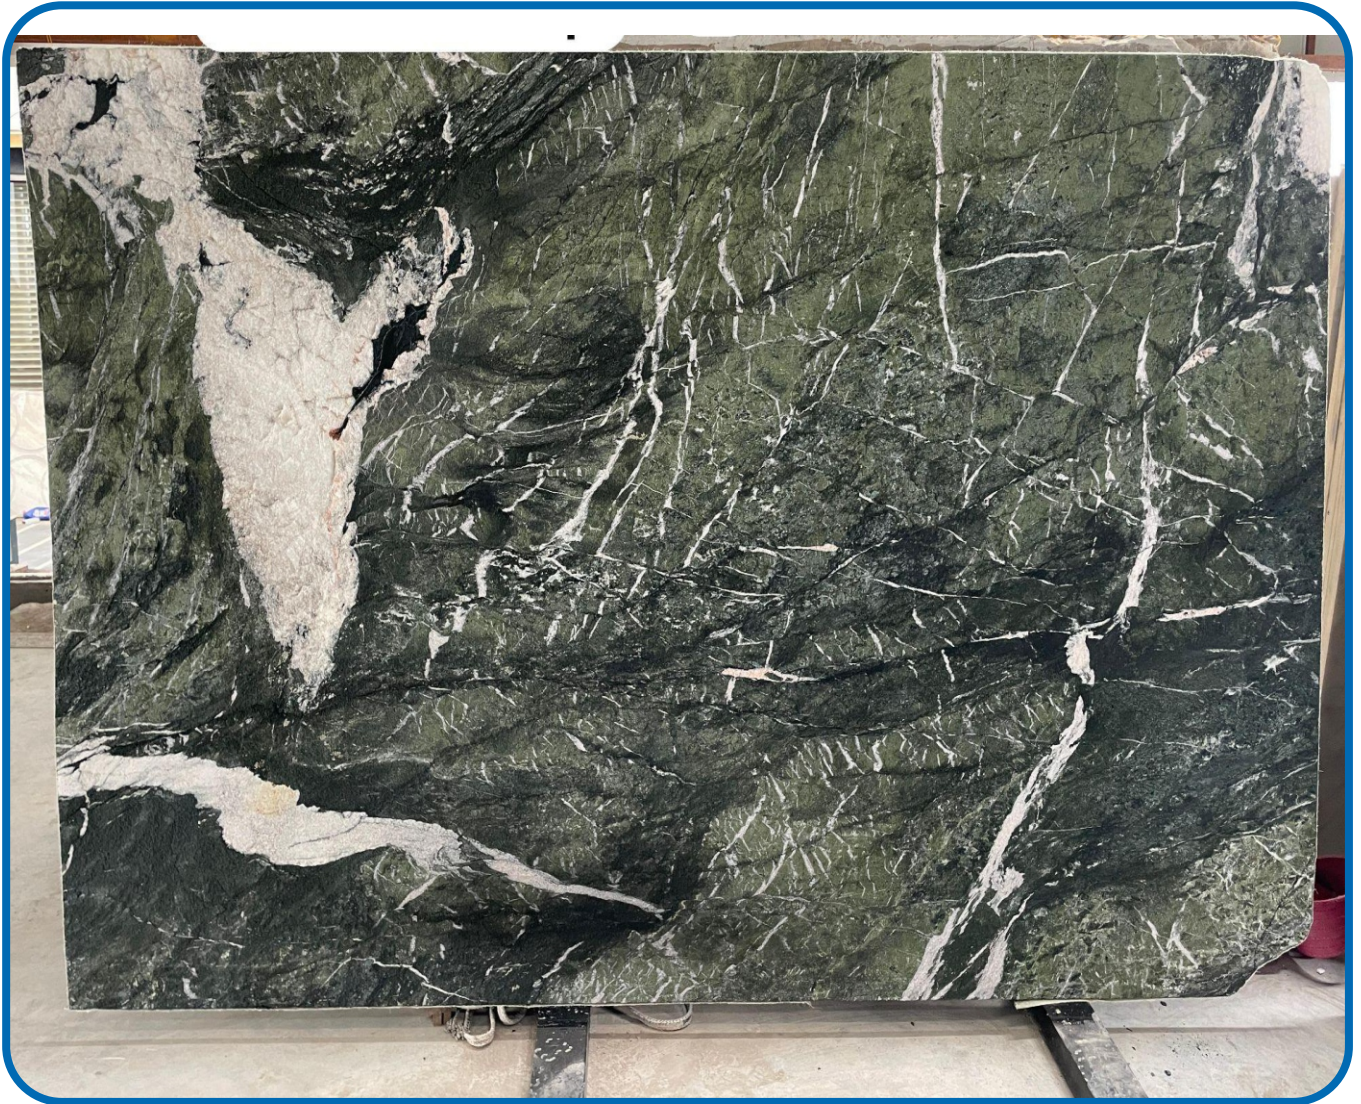

5D PROFILING

3D

AVOCADO GREEN

Specifications

Slab Thickness: 18 MM – 20 MM

Slab Size: 9' X 5' And Above

Unpolished Surface

MARBLES