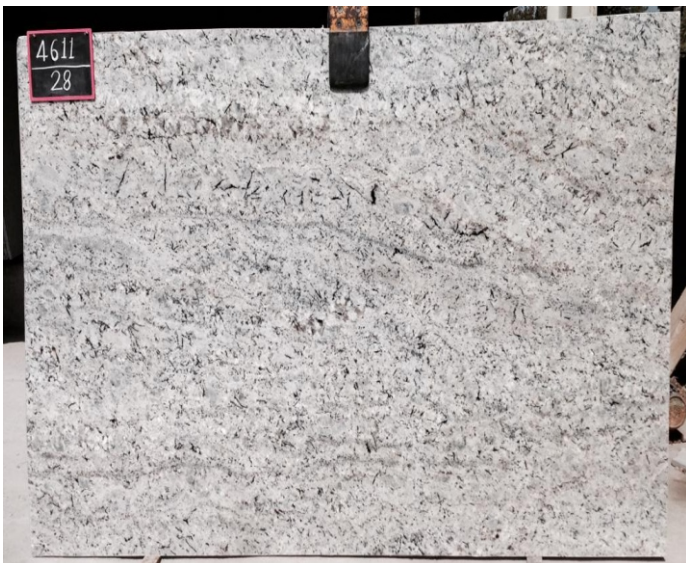

MONTE CRISTO

MONTE CRISTO SLAB

RAW BLOCK

TRADE SURFACES MATERIALS

GRANITES

DAPPLE BLUE

SLAB

BLOCK