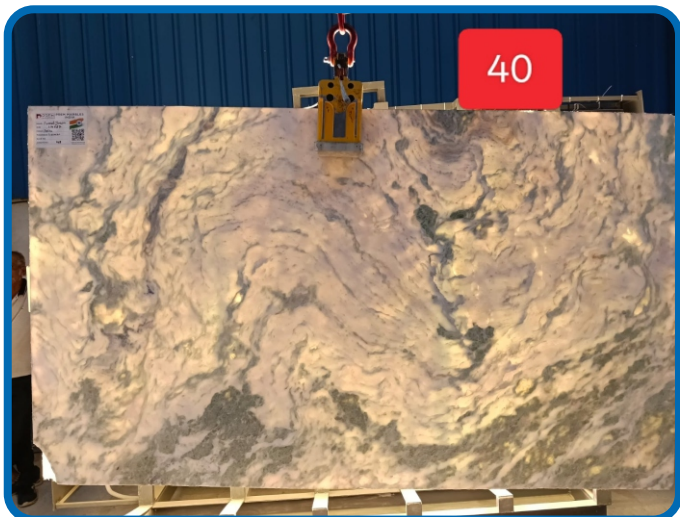

ARAVALI GREEN ONYX

LUAMA BLUE

EXOTIC MARBLES

RIVER BLUE POLISH

RIVER BLUE - CORAL

**RIVER BLUE FLUET
DECCAN & DECCAN**

Specifications

Slab Thickness: 18 MM – 20 MM