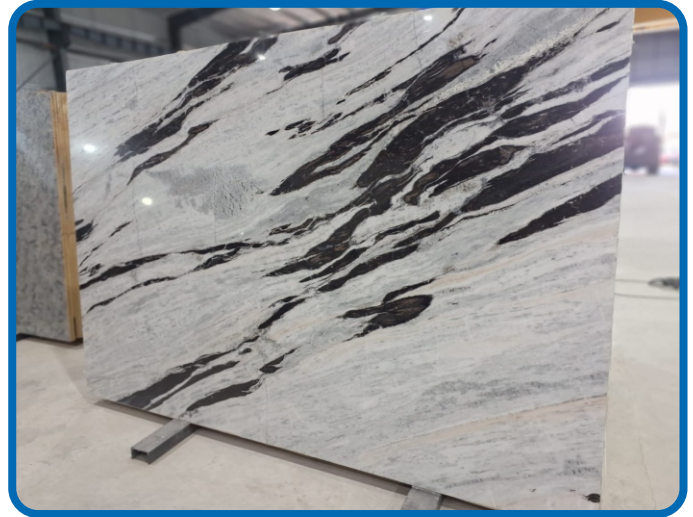

PANDA WHITE POLISH