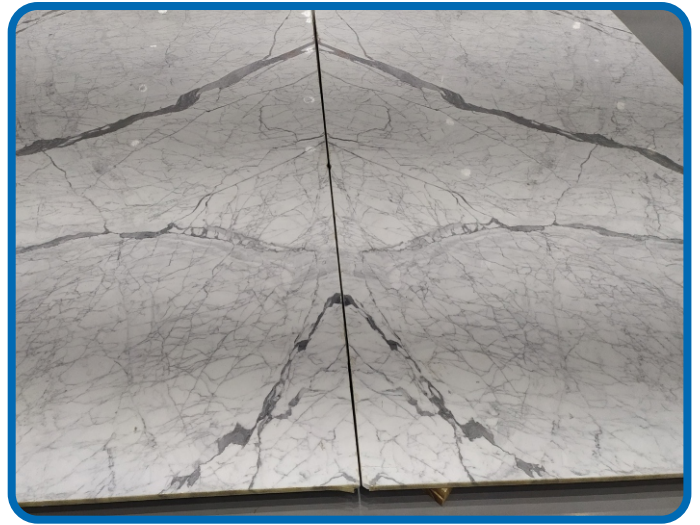

Striking Veins, Luxury Gold Shine, White Color with Gold Pattern

Specifications

Slab Thickness: 18 Mm – 20 Mm

Slab Size: 8' X 5' And Above

Unpolished Surface

Statuario Marbles

Statuario Marbles

Statuario Marbles