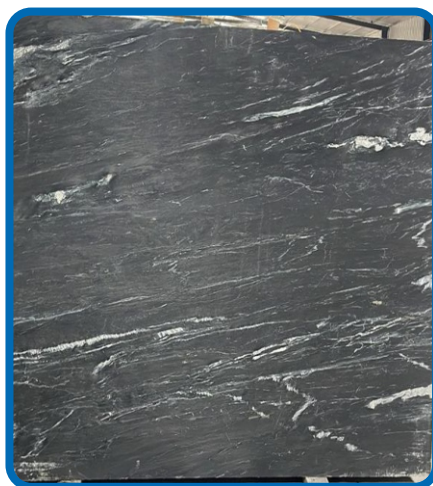

5D

5D DECCAN

MARINE BLACK

POLISH

RUSTIC

ROYAL MATT

DEEP BLAST

3D