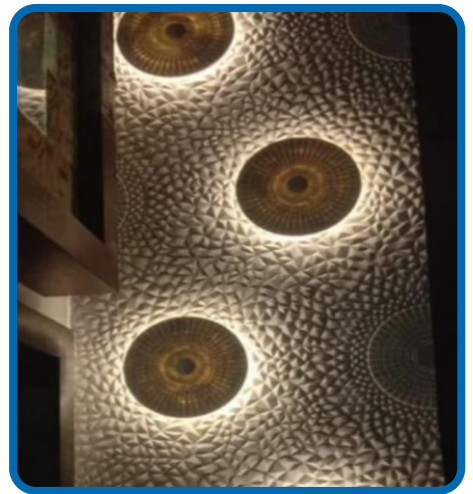

Decorative Stone Wall Cladding & Murals