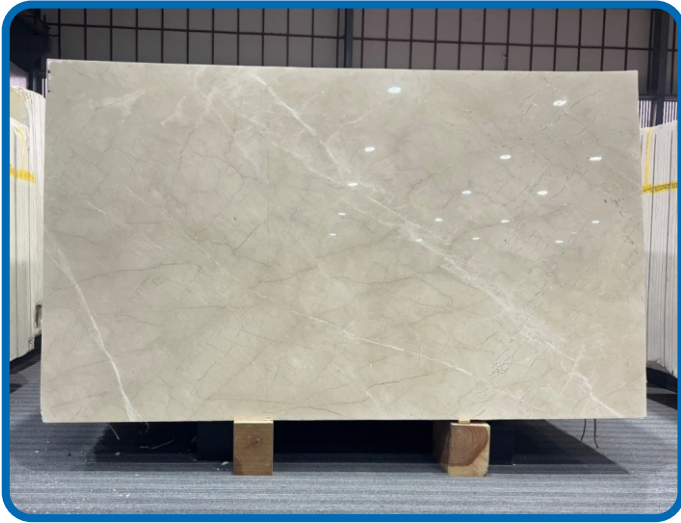

Italian Beige Marbles

Italian Beige Marbles

Features : Bright feel / Glossy look / long-lasting

Specifications

Slab : Thickness: 16 mm – 18 mm

Slab Size : 6' x 4' and above

Unpolished Surface

Calacatta Gold Marbles