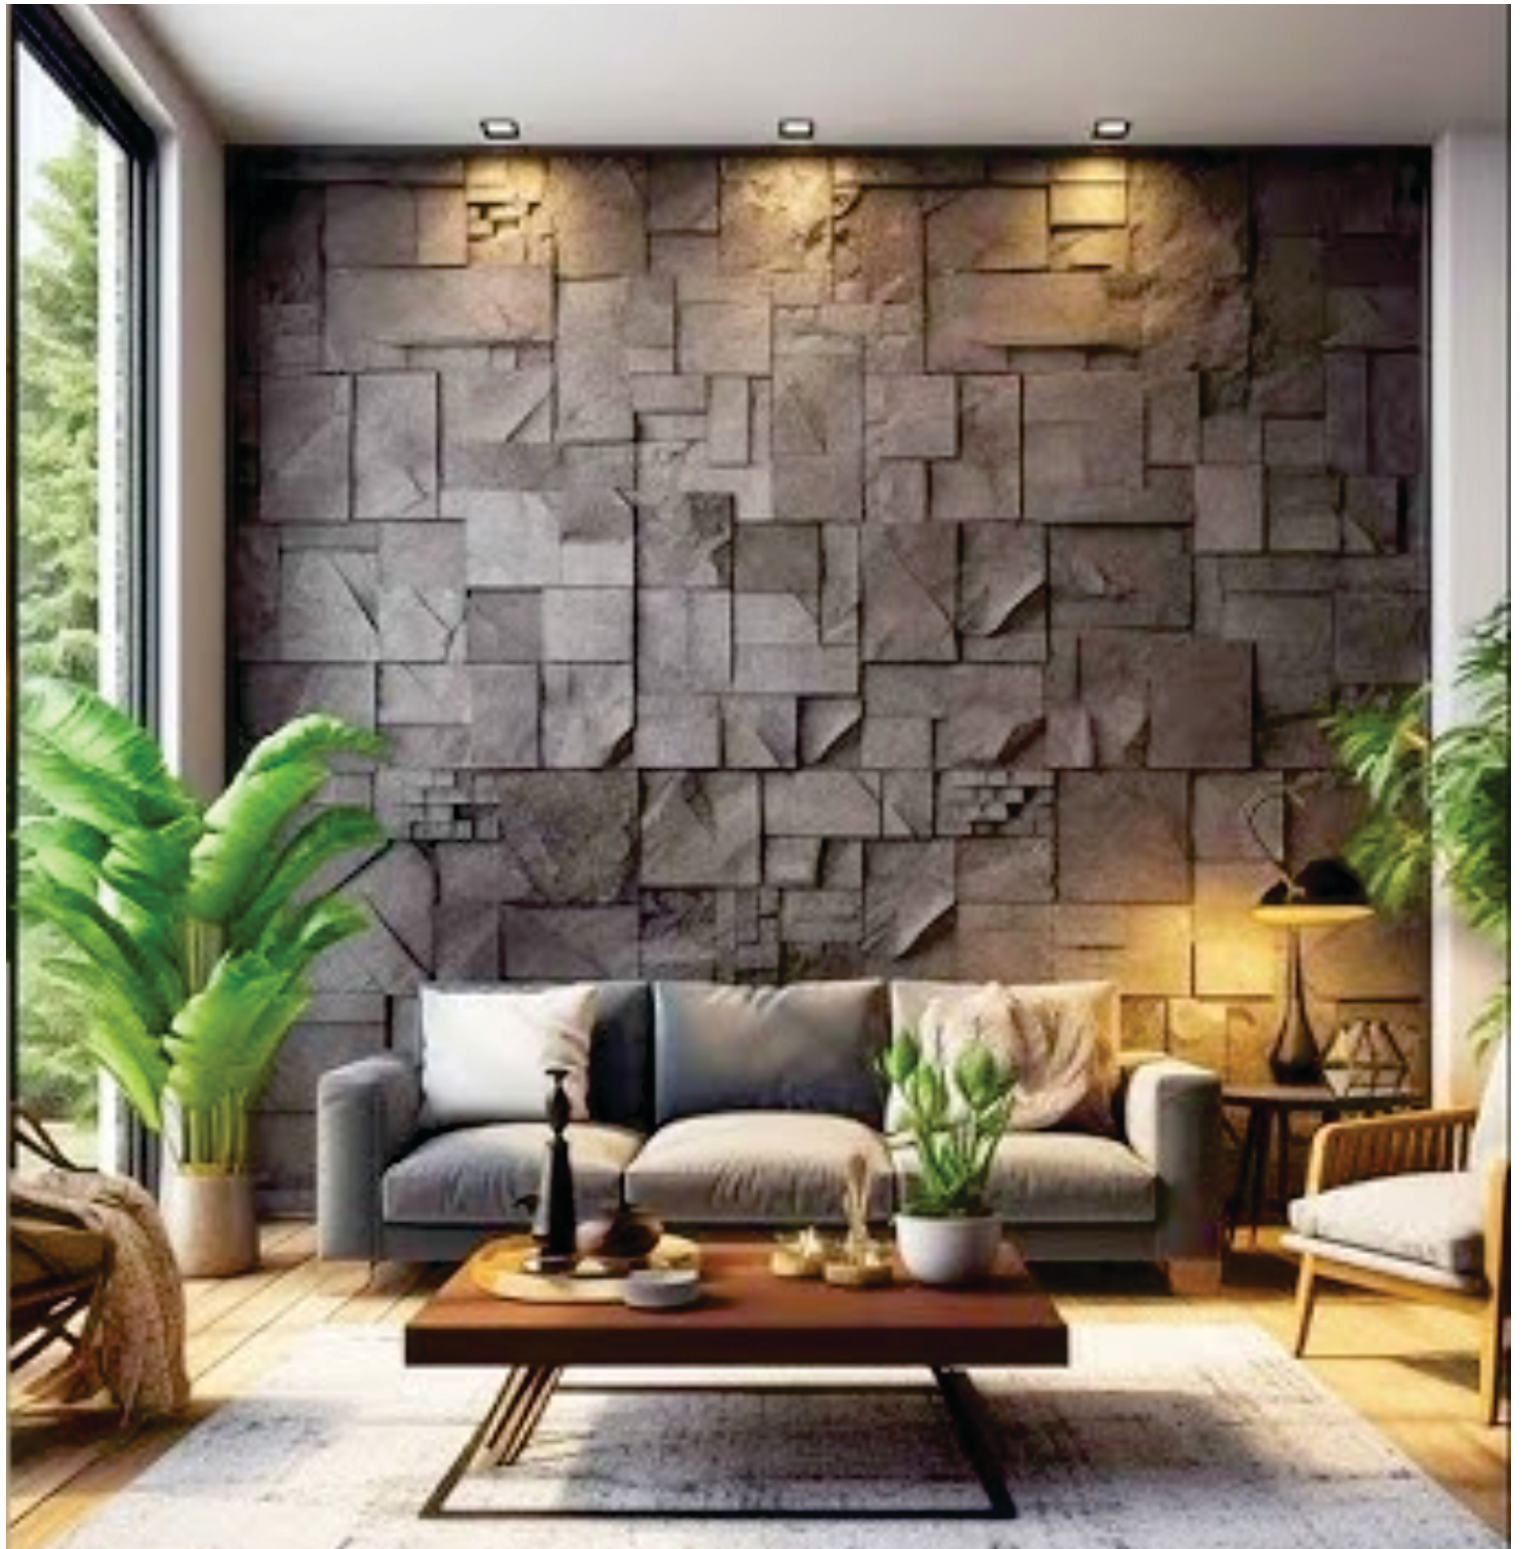

Volakas White Marbles

Striking Veins, Luxury Shine, White Color With Grey Pattern

Specifications

Slab Thickness: 18 MM – 20 MM

Slab Size: 8' X 5' And Above

Unpolished Surface

DECORATIVE STONE WALL CLADDING & MURALS