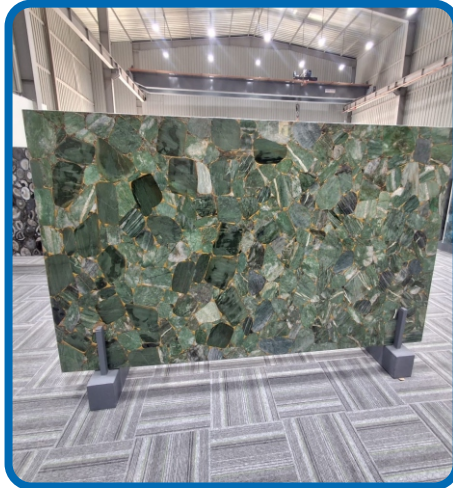

**SODALITE WITH
GOLDEN FOIL**

BLUE APATITE

BROWN AGATE

LIGHT GREEN JASPER

**GREEN LEAF JASPER
WITH GOLDEN FOIL**

AMYTHYST

Semi-Precious Stone Slab Sizes

Our exquisite semi-precious stone slabs are crafted to elevate interiors with unmatched luxury and artistry. Available in versatile dimensions, they offer endless design possibilities for statement walls, countertops, vanities, and decorative features.