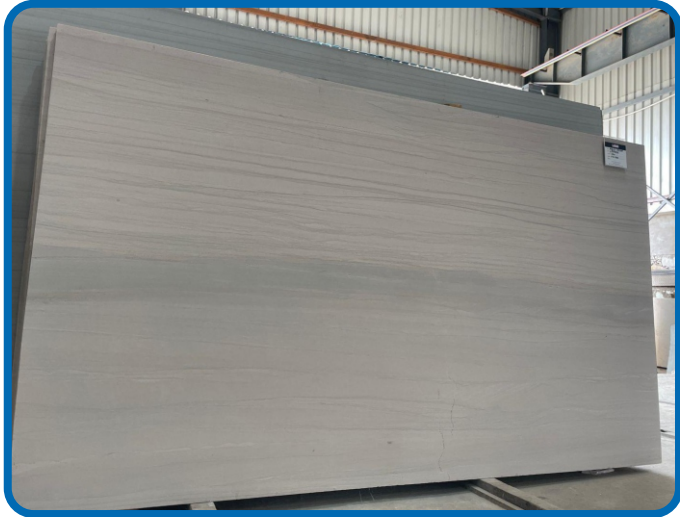

EXOTIC MARBLES

MOCA CREAM - LEATHER