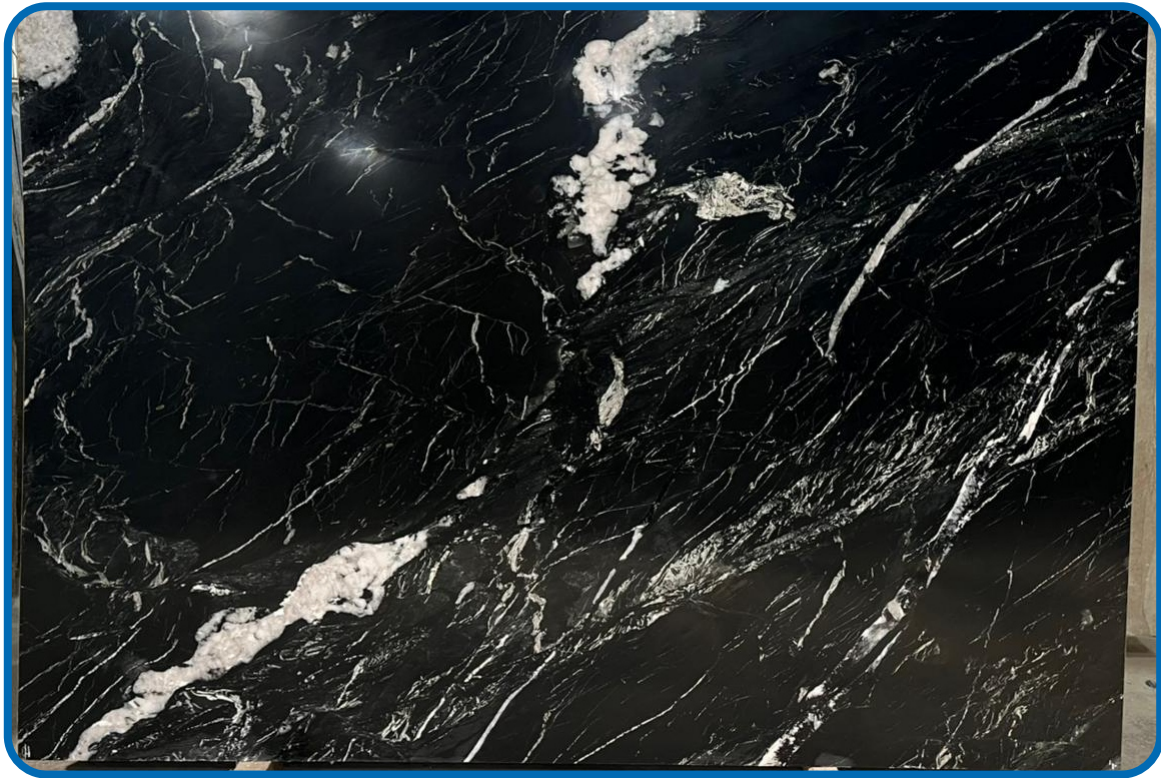

MARINE BLACK FANTASY

POLISH