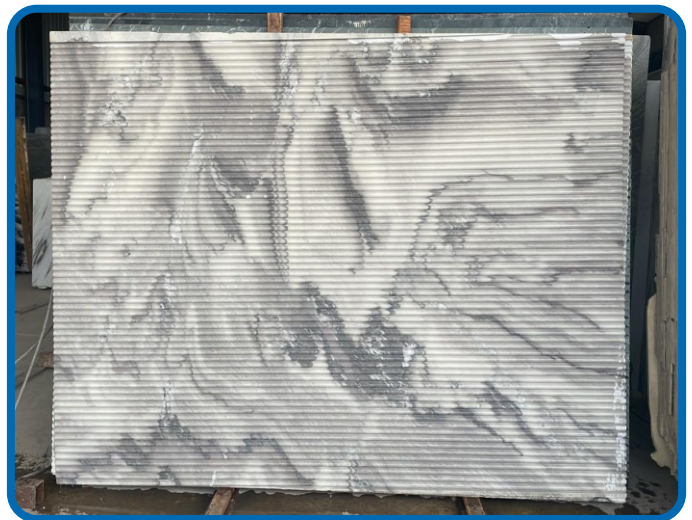

FLUET - DECCAN