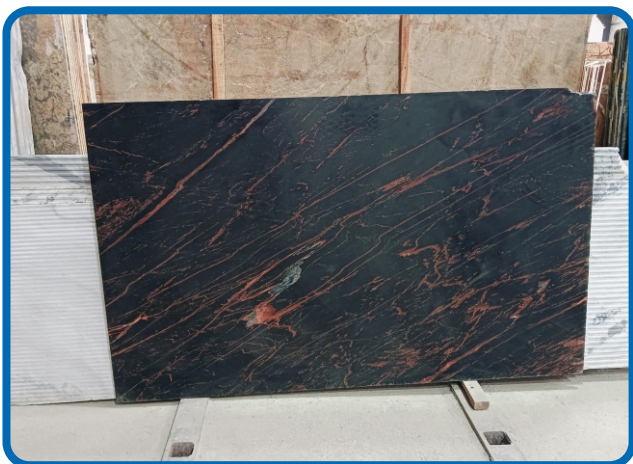

SILVER PORTORO POLISH

SILVER PORTORO PROFILING

LAVA BLACK - POLISH

SNOW WHITE MARBLES

Specifications

Slab Thickness: 18 MM – 20 MM

Slab Size: 9' X 5' And Above

Unpolished Surface