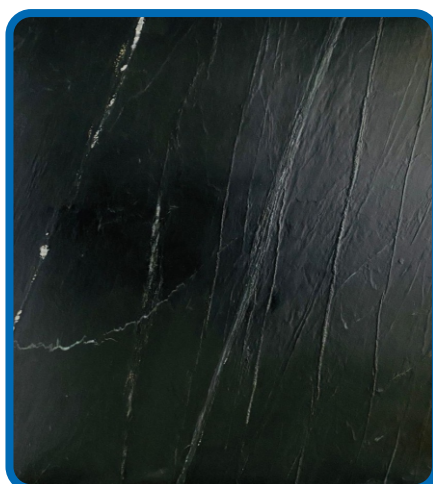

5D

5D DECCAN

MARINE BLACK

POLISH

RUSTIC

ROYAL MATT

DEEP BLAST

3D