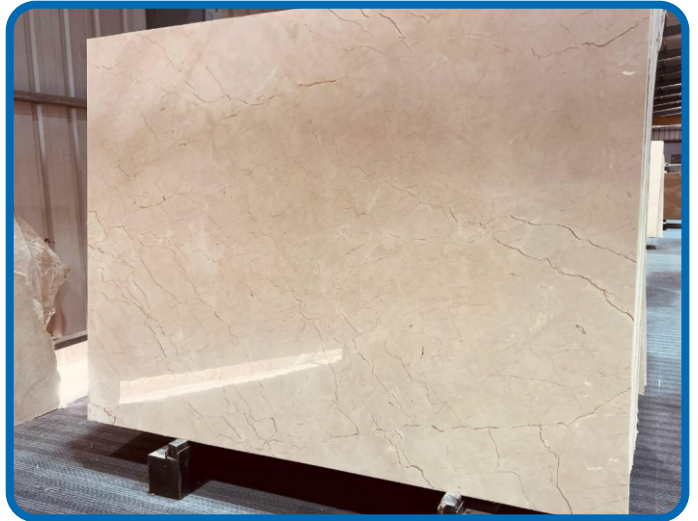

Italian Beige Marbles

Italian Beige Marbles

Features : Bright feel / Glossy look / long-lasting

Specifications

Slab : Thickness: 16 mm – 18 mm

Slab Size : 6' x 4' and above

Unpolished Surface

Calacatta Gold Marbles