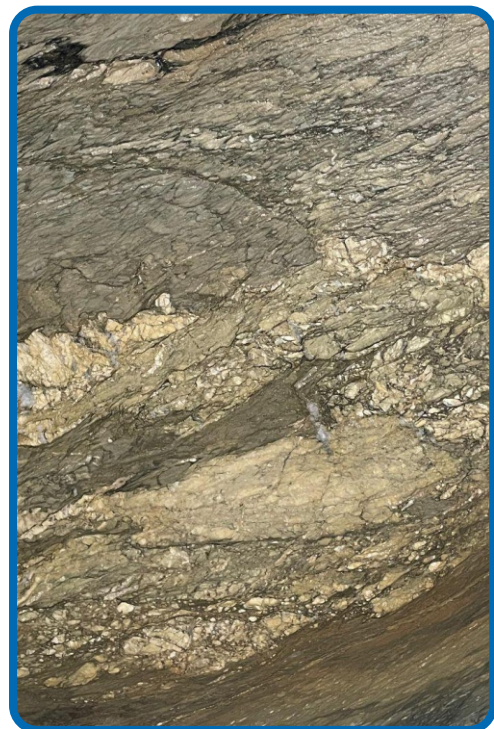

Thickness – 30 mm

Customize orders are accepted for 30mm thickness.

PROCUREMENT FROM THE MINERS

PHYLLITES

MARINE BEIGE EXOTIC

DEEP BLAST

DEEP LEATHER

MARINE BEIGE