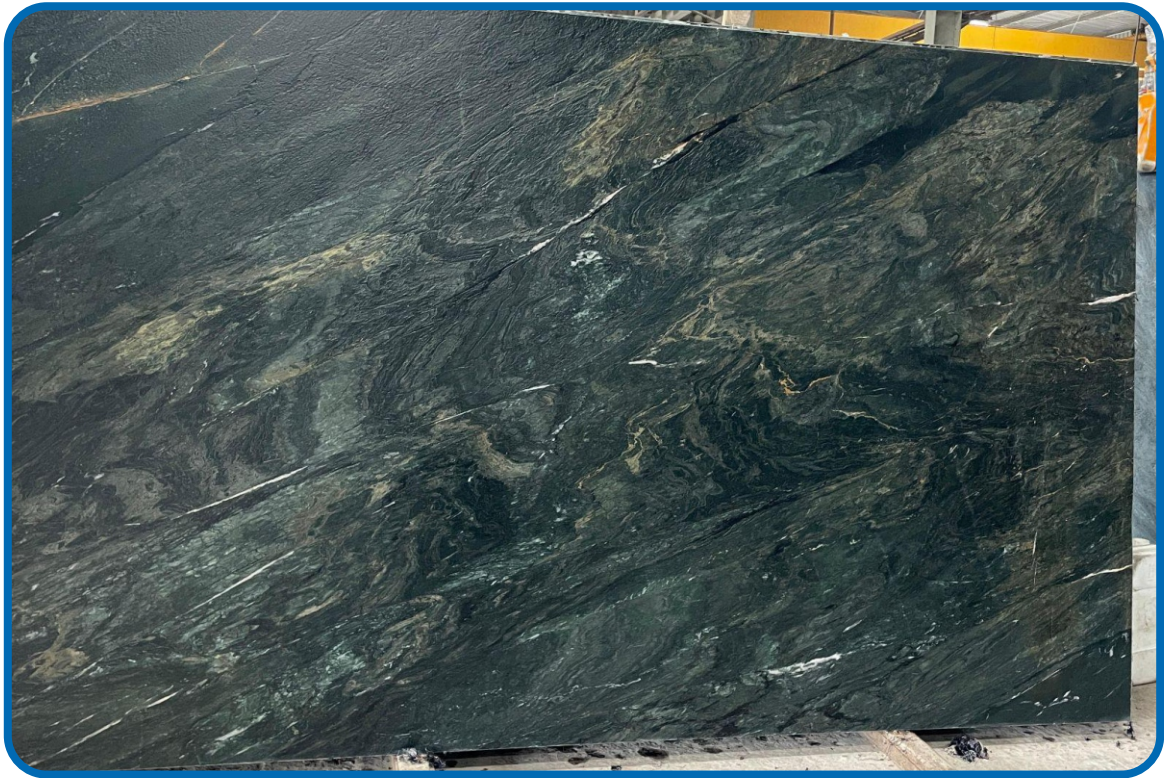

LEATHER - KITCHEN TOP

APPLE GREEN

APPLICATION

LEATHER

COREL

DECCAN

OLIVE GOLD GREEN - LEATHER

DECCAN