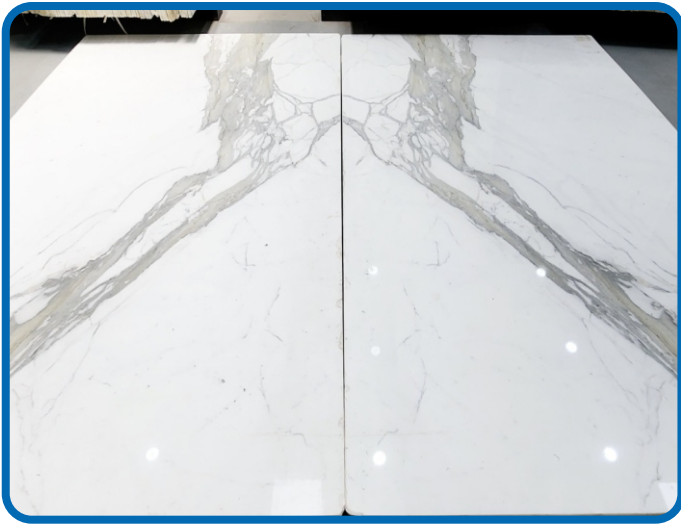

Striking Veins, Luxury Gold Shine, White Color with Gold Pattern

Specifications

Slab Thickness: 18 Mm – 20 Mm

Slab Size: 8' X 5' And Above

Unpolished Surface

Statuario Marbles

Statuario Marbles

Statuario Marbles