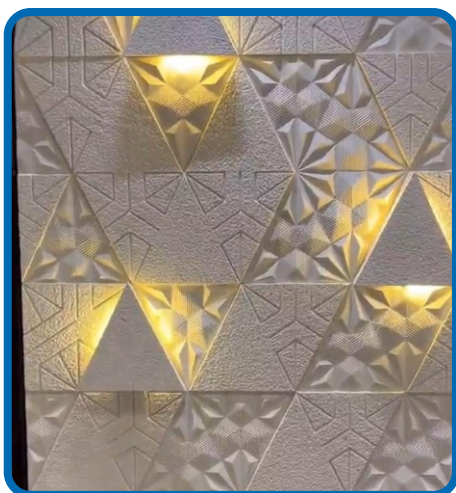

Decorative Stone Wall Cladding & Murals