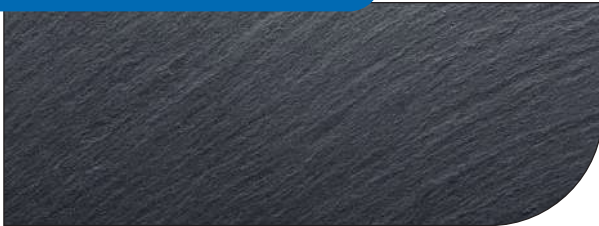

TRADE SURFACES MATERIALS

GRANITES

SILVER FALL

SLAB

BLOCK

Granite Surface Options

Polished

Smooth, glossy and reflective, polished surface granite is a durable and elegant natural stone with a mirror-like finish, enhancing the beauty and colour variations of the stone.

Flamed

Has a textured, rough finish achieved by exposing the stone to high heat, resulting in a rugged, non-slip surface.

Leathered

Features a textured, matte finish that resembles the texture of leather. It offers a unique and sophisticated look, combining the natural beauty of the stone with a subtle tactile appeal.