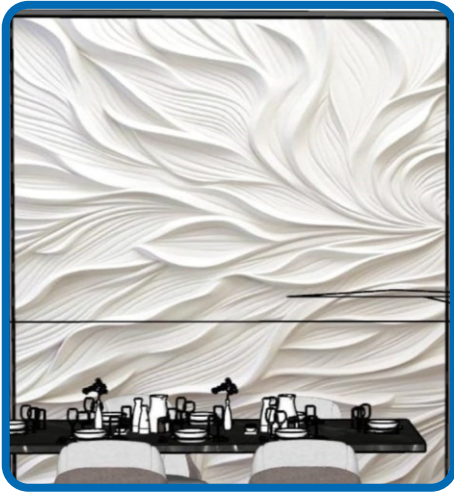

Decorative Stone Wall Cladding & Murals