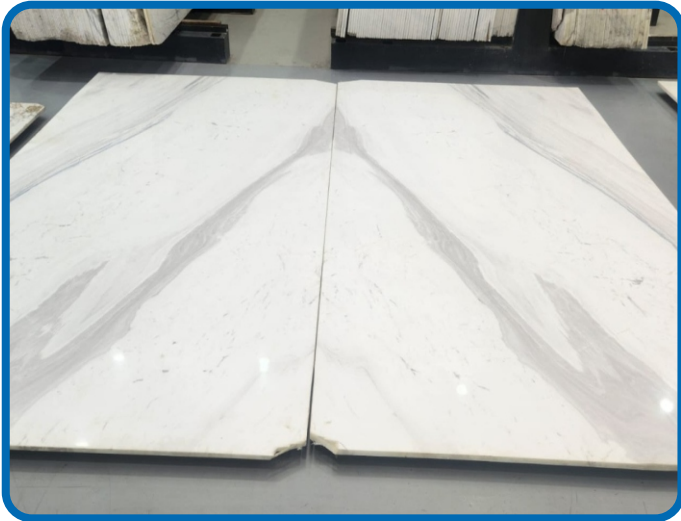

Statuario Marbles

Striking Veins, Luxury Shine, White Color with Grey Pattern

Specifications

Slab Thickness: 18 MM – 20 MM

Slab Size: 8' X 5' And Above

Unpolished Surface