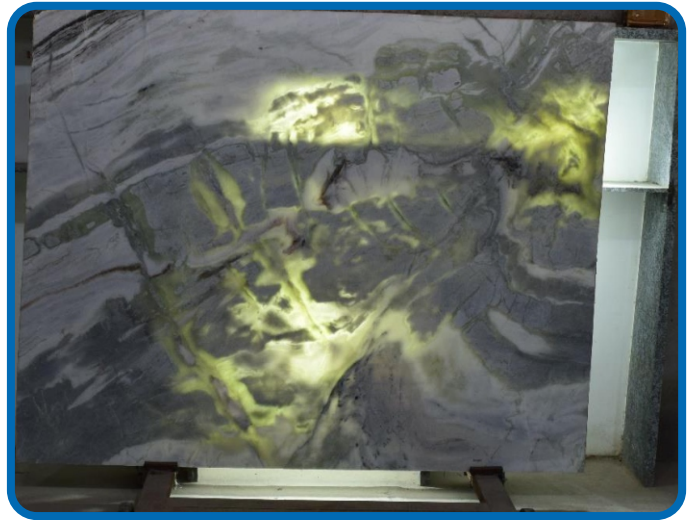

KIWI ONYX - BCKLIGHT