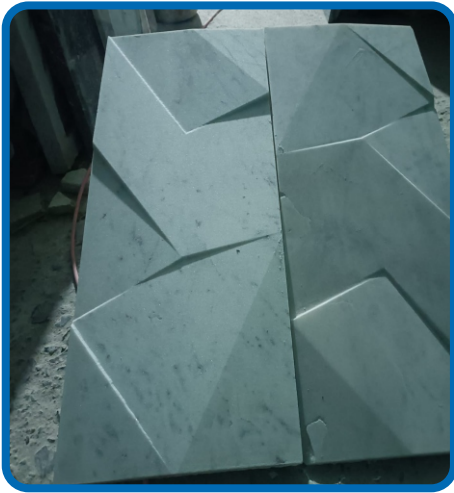

Decorative Stone Wall Cladding & Murals