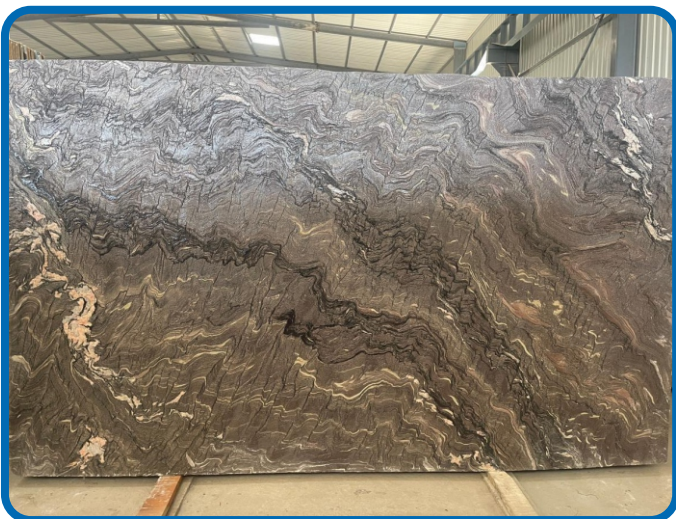

MARBLES

SUNRISE GOLD BACK LIGHT

SUNRISE GOLD POLISH

MERCURY BLACK

SCORPIO BROWN - PROFILING

SCORPIO RIVERA

SCORPIO BROWN - POLISH

MARBLES