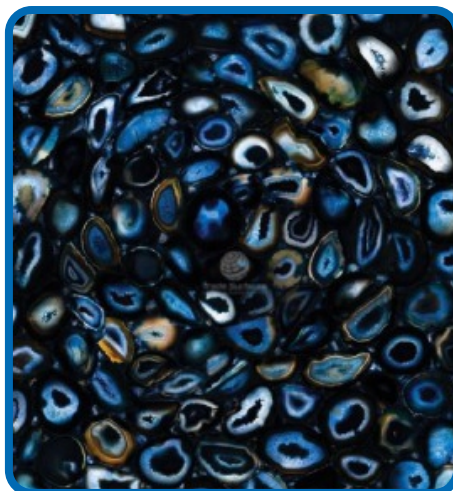

**BRAZILIAN BLUE
CYCLONE AGATE BACKLIT**