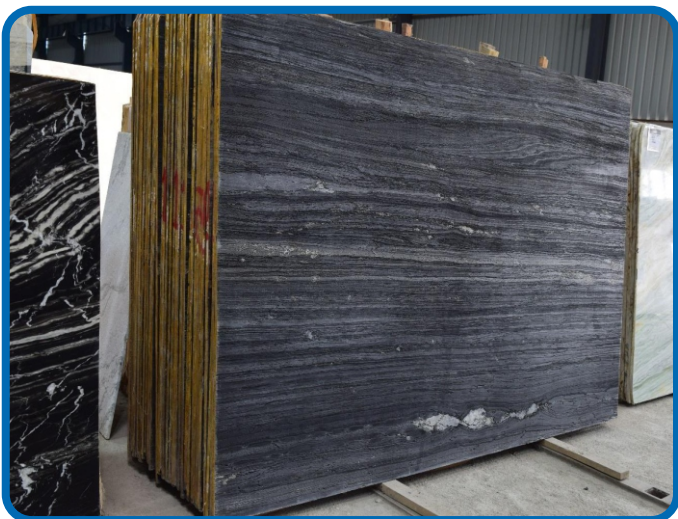

BLACK TRAVERTINE