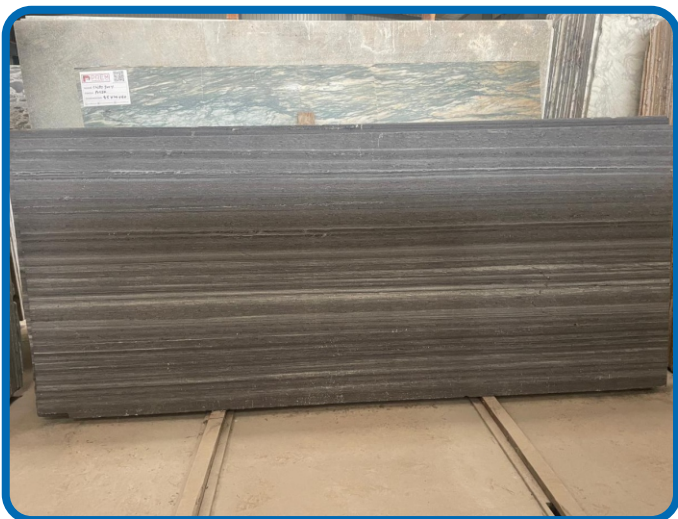

EDILA BLACK RIVERIA