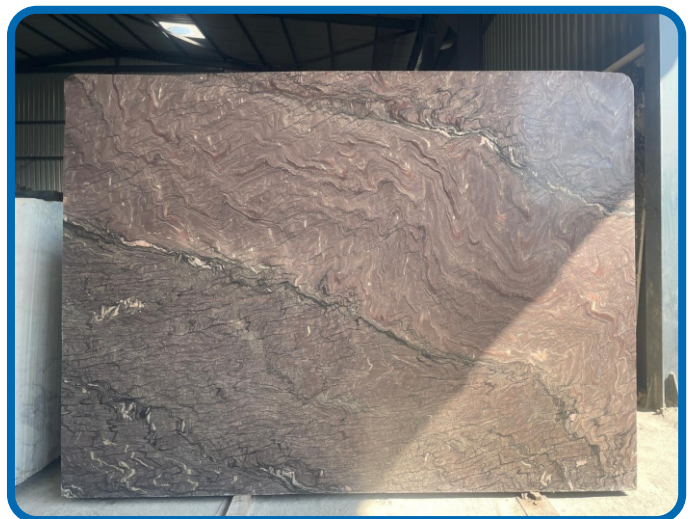

MARBLES

SUNRISE GOLD BACK LIGHT

SUNRISE GOLD POLISH

MERCURY BLACK

SCORPIO BROWN - PROFILING

SCORPIO RIVERA

SCORPIO BROWN - POLISH

MARBLES