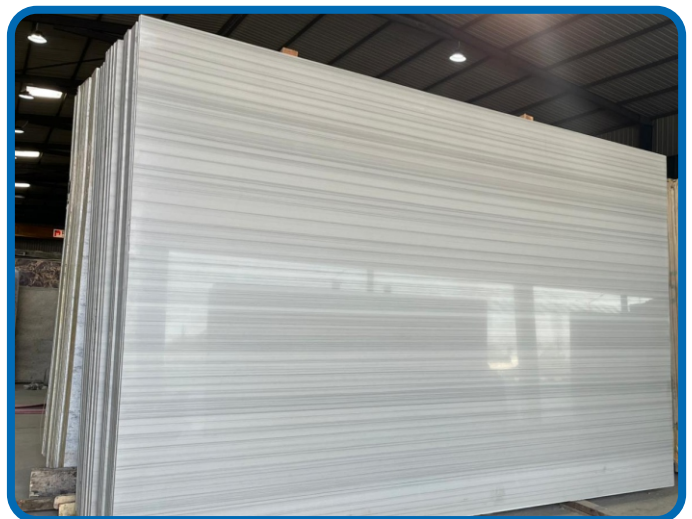

EQUATORE GREY POLISH/LEATHER