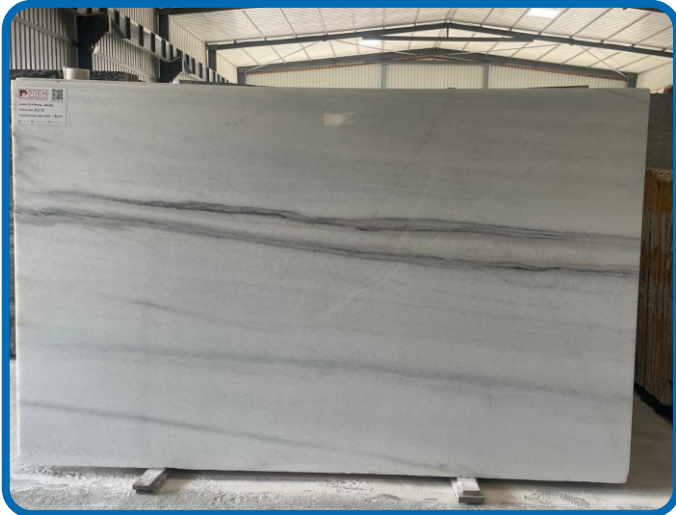

MARBLES

VIETNAM WHITE