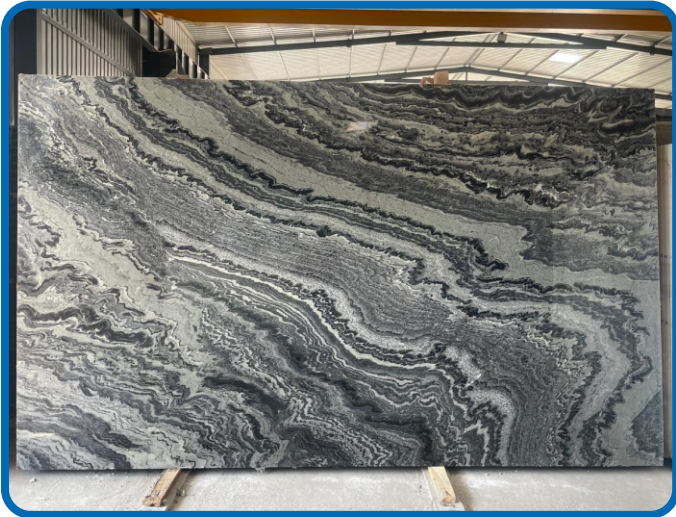

MERCURY BLACK