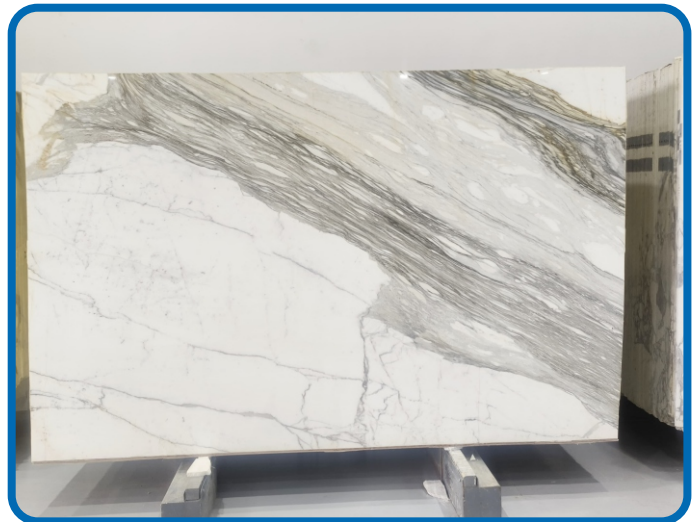

Italian Beige Marbles

Italian Beige Marbles

Features : Bright feel / Glossy look / long-lasting

Specifications

Slab : Thickness: 16 mm – 18 mm

Slab Size : 6' x 4' and above

Unpolished Surface

Calacatta Gold Marbles