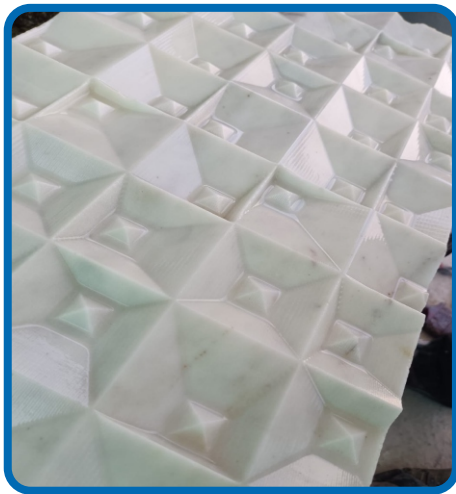

Decorative Stone Wall Cladding & Murals