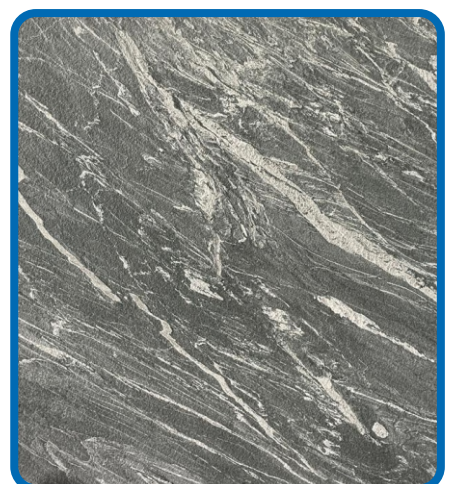

5D PROFILING

3D

AVOCADO GREEN

Specifications

Slab Thickness: 18 MM – 20 MM

Slab Size: 9' X 5' And Above

Unpolished Surface

MARBLES