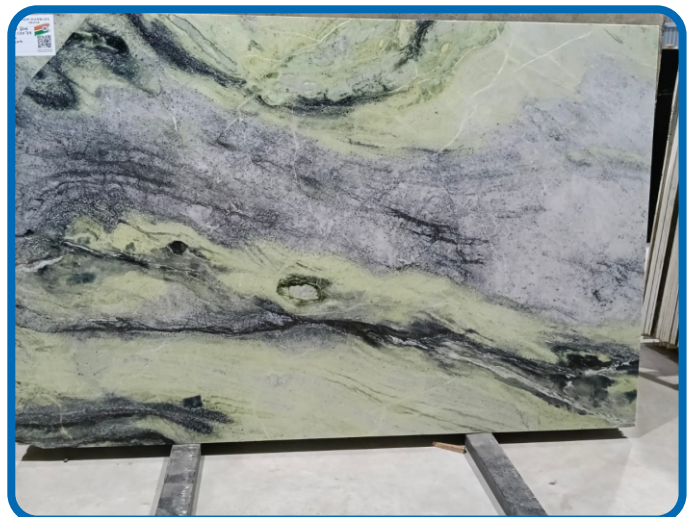

ARAVALI GREEN ONYX

LUAMA BLUE

EXOTIC MARBLES

RIVER BLUE POLISH

RIVER BLUE - CORAL

**RIVER BLUE FLUET
DECCAN & DECCAN**

Specifications

Slab Thickness: 18 MM – 20 MM