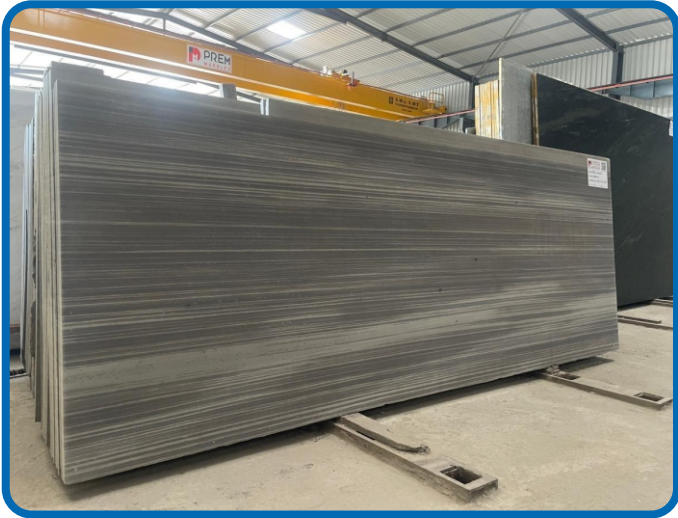

MONSOON BLACK- LEATHER