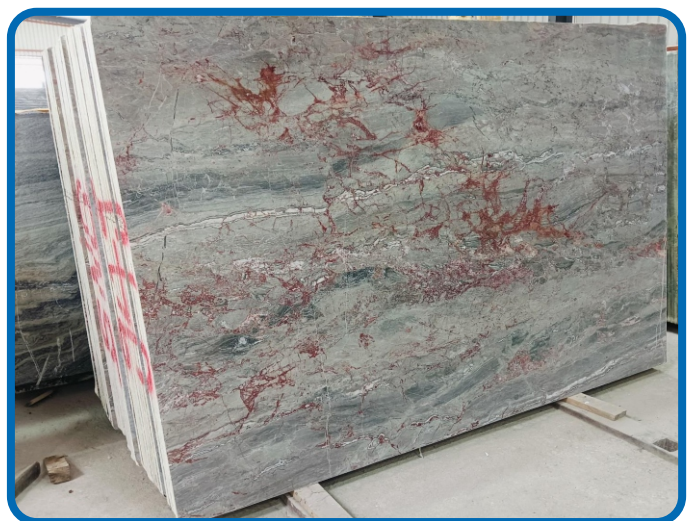

MAGNUS POLISH